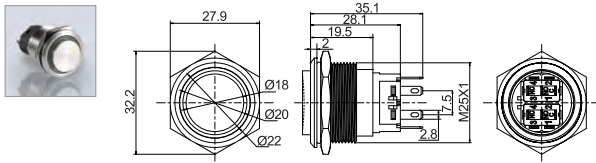

J16/19/22/25-M金属按钮开关

Metal Button Switch

J25-M带灯金属按钮开关

J25-M Metal button switch with lamp

外观 Appearance	头部形状 Shape of top	带灯形式 Illuminated type	操作类别 Operation	触点 Contact	产品型号 Model	灯珠颜色 Color	灯珠电压 Voltage	外壳材料 Crust material
	高面环形圆形 High ring round	带灯 With LED	自复 Momentary	1NO+1NC	J25-M-261□●	请用下列编码替换 型号中的“□” R 红色/Red G 绿色/Green B 蓝色/Blue W 白色/White Y 黄色/Yellow O 橘色/Orange	请用下列编码替换 型号中的“●” D: 24VDC E: 12VDC F: 6.3VDC A1: 110VAC A2: 220VAC	空:不锈钢 T:铜镀铬 Nil:Stainless steel T: Copper Plated Cr
			自锁 Maintained	2NO+2NC	J25-M-262□●			
	实面环形圆形 Flat ring round	带灯 With LED	自复 Momentary	1NO+1NC	J25-M-271□●			
			自锁 Maintained	2NO+2NC	J25-M-272□●			
	实面点头圆形 High point round	带灯 With LED	自复 Momentary	1NO+1NC	J25-M-281□●			
			自锁 Maintained	2NO+2NC	J25-M-282□●			
	弧面环形圆形 Domed ring round	带灯 With LED	自复 Momentary	1NO+1NC	J25-M-2A1□●			
			自锁 Maintained	2NO+2NC	J25-M-2A2□●			
	电源符号 Power Supply	带灯 With LED	自复 Momentary	1NO+1NC	J25-M-271-CP□●			
			自锁 Maintained	2NO+2NC	J25-M-272-CP□●			
	电源符号 Power Supply	带灯 With LED	自复 Momentary	1NO+1NC	J25-M-371-CP□●			
			自锁 Maintained	2NO+2NC	J25-M-372-CP□●			

J16/19/22/25-M金属按钮开关

Metal Button Switch

J25-M带灯金属按钮开关

J25-M Metal button switch with lamp

外形尺寸图 Dimensions

高位钮带灯

环面带灯按钮

平面带头灯按钮

弧面带灯按钮

电源符号