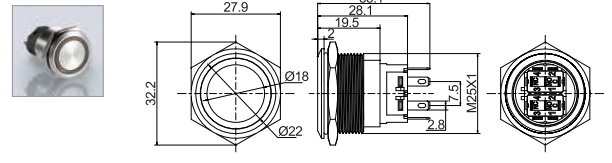

J16/19/22/25-M金属按钮开关

Metal Button Switch

J25-M带灯金属按钮开关

J25-M Metal button switch with lamp

外观 Appearance	头部形状 Shape of top	带灯形式 Illuminated type	操作类别 Operation	触点 Contact	产品型号 Model	灯珠颜色 Color	灯珠电压 Voltage	外壳材料 Crust material
	高面环形圆形 High ring round	带灯 With LED	自复 Momentary	1NO+1NC	J25-M-261□●	请用下列编码替换 型号中的“□” R 红色/Red G 绿色/Green B 蓝色/Blue W 白色/White Y 黄色/Yellow O 橘色/Orange	请用下列编码替换 型号中的“●” D: 24VDC E: 12VDC F: 6.3VDC A1: 110VAC A2: 220VAC	空:不锈钢 T:铜镀铬 Nil:Stainless steel T: Copper Plated Cr
			自锁 Maintained	2NO+2NC	J25-M-262□●			
	实面环形圆形 Flat ring round	带灯 With LED	自复 Momentary	1NO+1NC	J25-M-271□●			
			自锁 Maintained	2NO+2NC	J25-M-272□●			
	实面点头圆形 High point round	带灯 With LED	自复 Momentary	1NO+1NC	J25-M-281□●			
			自锁 Maintained	2NO+2NC	J25-M-282□●			
	弧面环形圆形 Domed ring round	带灯 With LED	自复 Momentary	1NO+1NC	J25-M-2A1□●			
			自锁 Maintained	2NO+2NC	J25-M-2A2□●			
	电源符号 Power Supply	带灯 With LED	自复 Momentary	1NO+1NC	J25-M-271-CP□●			
			自锁 Maintained	2NO+2NC	J25-M-272-CP□●			
	电源符号 Power Supply	带灯 With LED	自复 Momentary	1NO+1NC	J25-M-371-CP□●			
			自锁 Maintained	2NO+2NC	J25-M-372-CP□●			

J16/19/22/25-M金属按钮开关

Metal Button Switch

J25-M带灯金属按钮开关

J25-M Metal button switch with lamp

外形尺寸图 Dimensions

高位钮带灯

环面带灯按钮

平面带头灯按钮