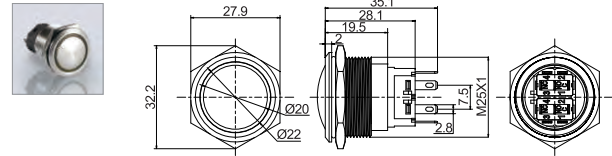

J16/19/22/25-M金属按钮开关

Metal Button Switch

J25-M带灯金属按钮开关

J25-M Metal button switch with lamp

外形尺寸图 Dimensions

弧面带灯按钮