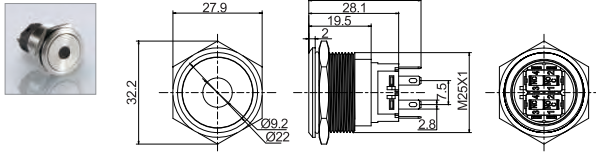

J16/19/22/25-M金属按钮开关

Metal Button Switch

J25-M带灯金属按钮开关

J25-M Metal button switch with lamp

外观 Appearance	头部形状 Shape of top	带灯形式 Illuminated type	操作类别 Operation	触点 Contact	产品型号 Model	灯珠颜色 Color	灯珠电压 Voltage	外壳材料 Crust material
	高面环形圆形 High ring round	带灯 With LED	自复 Momentary	1NO+1NC	J25-M-261□●	请用下列编码替换 型号中的“□” R 红色/Red G 绿色/Green B 蓝色/Blue W 白色/White Y 黄色/Yellow O 橘色/Orange	请用下列编码替换 型号中的“●” D: 24VDC E: 12VDC F: 6.3VDC A1: 110VAC A2: 220VAC	空:不锈钢 T:铜镀铬 Nil:Stainless steel T: Copper Plated Cr
			自锁 Maintained	2NO+2NC	J25-M-262□●			
	实面环形圆形 Flat ring round	带灯 With LED	自复 Momentary	1NO+1NC	J25-M-271□●			
			自锁 Maintained	2NO+2NC	J25-M-272□●			
	实面点头圆形 High point round	带灯 With LED	自复 Momentary	1NO+1NC	J25-M-281□●			
			自锁 Maintained	2NO+2NC	J25-M-282□●			
	弧面环形圆形 Domed ring round	带灯 With LED	自复 Momentary	1NO+1NC	J25-M-2A1□●			
			自锁 Maintained	2NO+2NC	J25-M-2A2□●			
	电源符号 Power Supply	带灯 With LED	自复 Momentary	1NO+1NC	J25-M-271-CP□●			
			自锁 Maintained	2NO+2NC	J25-M-272-CP□●			
	电源符号 Power Supply	带灯 With LED	自复 Momentary	1NO+1NC	J25-M-371-CP□●			
			自锁 Maintained	2NO+2NC	J25-M-372-CP□●			

J16/19/22/25-M金属按钮开关

Metal Button Switch

J25-M带灯金属按钮开关

J25-M Metal button switch with lamp

外形尺寸图 Dimensions

高位钮带灯

环面带灯按钮

平面带头灯按钮