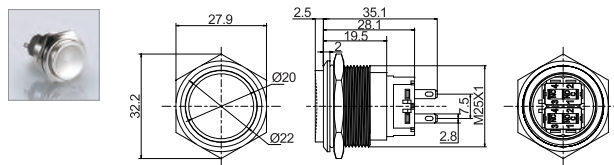

J16/19/22/25-M金属按钮开关

Metal Button Switch

J25-M金属按钮开关

J25-M Metal button switch

外观 Appearance	头部形状 Shape of top	带灯形式 Illuminated type	操作类别 Operation	触点 Contact	产品型号 Model	外壳材料 Crust material
	实面圆形 Flat round	不带灯 Without LED	自复 Momentary	1NO+1NC	J25-M-211	空:不锈钢 T:铜镀铬 Nil:Stainless steel T: Copper Plated Cr
				2NO+2NC	J25-M-212	
			自锁 Maintained	1NO+1NC	J25-M-311	
				2NO+2NC	J25-M-312	
	高面圆形 High round	不带灯 Without LED	自复 Momentary	1NO+1NC	J25-M-221	
				2NO+2NC	J25-M-222	
			自锁 Maintained	1NO+1NC	J25-M-321	
				2NO+2NC	J25-M-322	
	弧面圆形 Domed round	不带灯 Without LED	自复 Momentary	1NO+1NC	J25-M-231	
				2NO+2NC	J25-M-232	
			自锁 Maintained	1NO+1NC	J25-M-331	
				2NO+2NC	J25-M-332	

外形尺寸图 Dimensions

平面按钮

高面按钮

弧面按钮