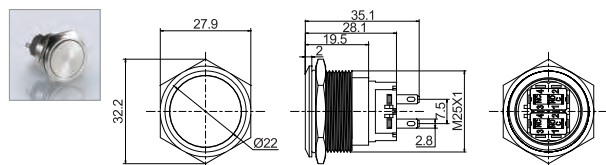

J16/19/22/25-M金属按钮开关

Metal Button Switch

J25-M金属按钮开关

J25-M Metal button switch

外观 Appearance	头部形状 Shape of top	带灯形式 Illuminated type	操作类别 Operation	触点 Contact	产品型号 Model	外壳材料 Crust material
	实面圆形 Flat round	不带灯 Without LED	自复 Momentary	1NO+1NC	J25-M-211	空:不锈钢 T:铜镀铬 Nil:Stainless steel T: Copper Plated Cr
				2NO+2NC	J25-M-212	
			自锁 Maintained	1NO+1NC	J25-M-311	
				2NO+2NC	J25-M-312	
	高面圆形 High round	不带灯 Without LED	自复 Momentary	1NO+1NC	J25-M-221	
				2NO+2NC	J25-M-222	
			自锁 Maintained	1NO+1NC	J25-M-321	
				2NO+2NC	J25-M-322	
	弧面圆形 Domed round	不带灯 Without LED	自复 Momentary	1NO+1NC	J25-M-231	
				2NO+2NC	J25-M-232	
			自锁 Maintained	1NO+1NC	J25-M-331	
				2NO+2NC	J25-M-332	

外形尺寸图 Dimensions

平面按钮

高面按钮

弧面按钮