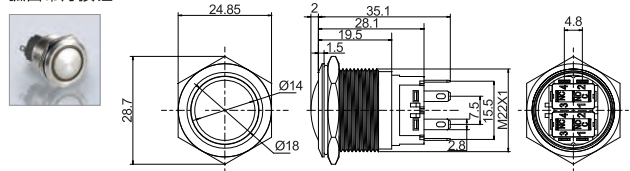

J16/19/22/25-M金属按钮开关

Metal Button Switch

J22-M带灯金属按钮开关

J22-M Metal button switch with lamp

外形尺寸图

弧面带灯按钮