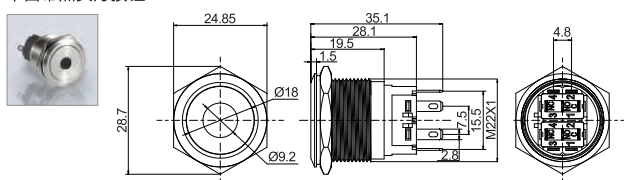

J16/19/22/25-M金属按钮开关

Metal Button Switch

J22-M带灯金属按钮开关

J22-M Metal button switch with lamp

外观 Appearance	头部形状 Shape of top	带灯形式 Illuminated type	操作类别 Operation	触点 Contact	产品型号 Model	灯珠颜色 Color	灯珠电压 Voltage	外壳材料 Crust material
	高面环形圆形 High ring round	带灯 With LED	自复 Momentary	1NO+1NC	J22-M-261□●	请用下列编码替换 型号中的“□” R 红色/Red G 绿色/Green B 蓝色/Blue W 白色/White Y 黄色/Yellow O 橘色/Orange	请用下列编码替换 型号中的“●” D: 24VDC E: 12VDC F: 6.3VDC A1: 110VAC A2: 220VAC	空:不锈钢 T:铜镀铬 Nil:Stainless steel T: Copper Plated Cr
			自锁 Maintained	2NO+2NC	J22-M-262□●			
	实面环形圆形 Flat ring round	带灯 With LED	自复 Momentary	1NO+1NC	J22-M-271□●			
			自锁 Maintained	2NO+2NC	J22-M-272□●			
	实面点头圆形 High point round	带灯 With LED	自复 Momentary	1NO+1NC	J22-M-281□●			
			自锁 Maintained	2NO+2NC	J22-M-282□●			
	弧面环形圆形 Domed ring round	带灯 With LED	自复 Momentary	1NO+1NC	J22-M-2A1□●			
			自锁 Maintained	2NO+2NC	J22-M-2A2□●			
	电源符号 Power Supply	带灯 With LED	自复 Momentary	1NO+1NC	J22-M-271-CP□●			
			自锁 Maintained	2NO+2NC	J22-M-272-CP□●			

J16/19/22/25-M金属按钮开关

Metal Button Switch

J22-M带灯金属按钮开关

J22-M Metal button switch with lamp

外形尺寸图

高位钮带灯

环面带灯按钮

平面带点头灯按钮