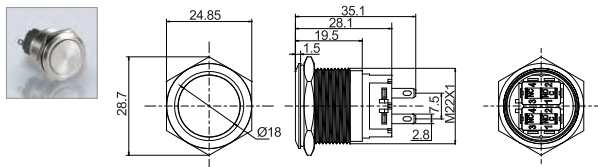

J16/19/22/25-M金属按钮开关

Metal Button Switch

J22-M金属按钮开关

J22-M Metal button switch

外观 Appearance	头部形状 Shape of top	带灯形式 Illuminated type	操作类别 Operation	触点 Contact	产品型号 Model	外壳材料 Crust material
	实面圆形 Flat round	不带灯 Without LED	自复 Momentary	1NO+1NC	J22-M-211	空:不锈钢 T:铜镀铬 Nil:Stainless steel T: Copper Plated Cr
				2NO+2NC	J22-M-212	
			自锁 Maintained	1NO+1NC	J22-M-311	
				2NO+2NC	J22-M-312	
	高面圆形 High round	不带灯 Without LED	自复 Momentary	1NO+1NC	J22-M-221	
				2NO+2NC	J22-M-222	
			自锁 Maintained	1NO+1NC	J22-M-321	
				2NO+2NC	J22-M-322	
	弧面圆形 Domed round	不带灯 Without LED	自复 Momentary	1NO+1NC	J22-M-231	
				2NO+2NC	J22-M-232	
			自锁 Maintained	1NO+1NC	J22-M-331	
				2NO+2NC	J22-M-332	

外形尺寸图 Dimensions

平面按钮