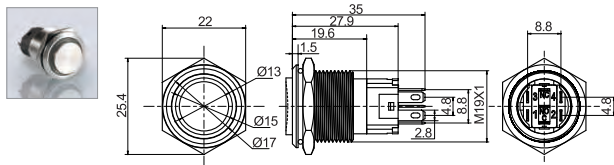

J16/19/22/25-M金属按钮开关

Metal Button Switch

J19-M带灯金属按钮开关

J19-M Metal button switch with lamp

外形尺寸图 Dimensions

高位钮带灯