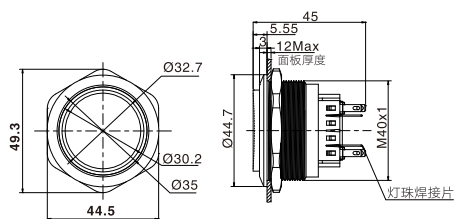

J22/25/30/40金属按钮开关

Metal Button Switch

J40 带灯金属按钮开关

J40 Metal button switch with lamp

外观 Appearance	头部形状 Shape of top	带灯形式 Illuminated type	操作类别 Operation	触点 Contact	产品型号 Model	灯珠颜色 Color	灯珠电压 Voltage	外壳材料 Crust material
	高面环形圆形 High ring round	带灯 With LED	自复 Momentary	1NO+1NC	J40-261-CN □ ●	请用下列编码替换型号中的“□” R 红色/Red G 绿色/Green B 蓝色/Blue W 白色/White Y 黄色/Yellow O 橘色/Orange	请用下列编码替换型号中的“●” D: 24VDC E: 12VDC F: 6.3VDC A1: 110VAC A2: 220VAC	空: 不锈钢 T: 铜镀铬 Blank: Stainless steel T: Copper plated Cr
				2NO+2NC	J40-262-CN □ ●			
	实面环形圆形 Flat ring round	带灯 With LED	自复 Momentary	1NO+1NC	J40-271-CN □ ●			
				2NO+2NC	J40-272-CN □ ●			
	实面点头圆形 High point round	带灯 With LED	自复 Momentary	1NO+1NC	J40-281-CN □ ●			
				2NO+2NC	J40-282-CN □ ●			
	弧面环形圆形 Domed ring round	带灯 With LED	自复 Momentary	1NO+1NC	J40-2A1-CN □ ●			
				2NO+2NC	J40-2A2-CN □ ●			

外形尺寸图 Dimensions

高位钮带灯

单刀/1Pole
双刀/2Pole

平钮带灯

单刀/1Pole
双刀/2Pole

平钮点头灯

单刀/1Pole
双刀/2Pole

弧钮带灯