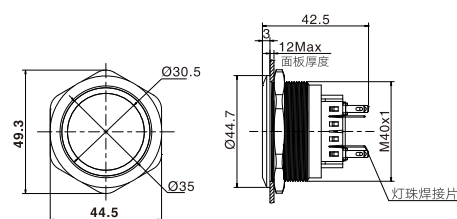

J22/25/30/40金属按钮开关

Metal Button Switch

J40 带灯金属按钮开关

J40 Metal button switch with lamp

外观 Appearance	头部形状 Shape of top	带灯形式 Illuminated type	操作类别 Operation	触点 Contact	产品型号 Model	灯珠颜色 Color	灯珠电压 Voltage	外壳材料 Crust material
	高面环形圆形 High ring round	带灯 With LED	自复 Momentary	1NO+1NC	J40-261-CN □ ●	请用下列编码替换型号中的“□” R 红色/Red G 绿色/Green B 蓝色/Blue W 白色/White Y 黄色/Yellow O 橘色/Orange	请用下列编码替换型号中的“●” D: 24VDC E: 12VDC F: 6.3VDC A1: 110VAC A2: 220VAC	空: 不锈钢 T: 铜镀铬 Blank: Stainless steel T: Copper plated Cr
				2NO+2NC	J40-262-CN □ ●			
	实面环形圆形 Flat ring round	带灯 With LED	自复 Momentary	1NO+1NC	J40-271-CN □ ●			
				2NO+2NC	J40-272-CN □ ●			
	实面点头圆形 High point round	带灯 With LED	自复 Momentary	1NO+1NC	J40-281-CN □ ●			
				2NO+2NC	J40-282-CN □ ●			
	弧面环形圆形 Domed ring round	带灯 With LED	自复 Momentary	1NO+1NC	J40-2A1-CN □ ●			
				2NO+2NC	J40-2A2-CN □ ●			

外形尺寸图 Dimensions

高位钮带灯

单刀/1Pole
双刀/2Pole

平钮带灯

单刀/1Pole
双刀/2Pole

平钮点头灯

单刀/1Pole
双刀/2Pole

弧钮带灯