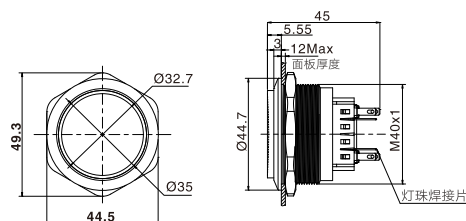

J22/25/30/40金属按钮开关

Metal Button Switch

J40 金属按钮开关

J40 Metal button switch

外观 Appearance	头部形状 Shape of top	带灯形式 Illuminated type	操作类别 Operation	触点 Contact	产品型号 Model	外壳材料 Crust material
	实面圆形 Flat round	不带灯 Without LED	自复 Momentary	1NO+1NC	J40-211-CN	空: 不锈钢 T: 铜镀铬 Blank: Stainless steel T: Copper plated Cr
				2NO+2NC	J40-212-CN	
	高面圆形 High round	不带灯 Without LED	自复 Momentary	1NO+1NC	J40-221-CN	
				2NO+2NC	J40-222-CN	
	弧面圆形 Domed round	不带灯 Without LED	自复 Momentary	1NO+1NC	J40-231-CN	
				2NO+2NC	J40-232-CN	

外形尺寸图 Dimensions

平钮

单刀/1Pole
双刀/2Pole

高位钮

单刀/1Pole
双刀/2Pole

弧钮

单刀/1Pole
双刀/2Pole