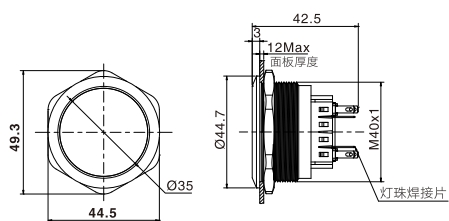

J22/25/30/40金属按钮开关

Metal Button Switch

J40 金属按钮开关

J40 Metal button switch

外观 Appearance	头部形状 Shape of top	带灯形式 Illuminated type	操作类别 Operation	触点 Contact	产品型号 Model	外壳材料 Crust material
	实面圆形 Flat round	不带灯 Without LED	自复 Momentary	1NO+1NC	J40-211-CN	空: 不锈钢 T: 铜镀铬 Blank: Stainless steel T: Copper plated Cr
				2NO+2NC	J40-212-CN	
	高面圆形 High round	不带灯 Without LED	自复 Momentary	1NO+1NC	J40-221-CN	
				2NO+2NC	J40-222-CN	
	弧面圆形 Domed round	不带灯 Without LED	自复 Momentary	1NO+1NC	J40-231-CN	
				2NO+2NC	J40-232-CN	

外形尺寸图 Dimensions

平钮

单刀/1Pole
双刀/2Pole

高位钮

单刀/1Pole
双刀/2Pole

弧钮

单刀/1Pole
双刀/2Pole