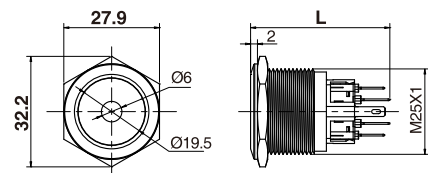

J22/25/30/40金属按钮开关

Metal Button Switch

J25 带灯金属按钮开关 J25 Metal button switch with lamp

外观 Appearance	头部形状 Shape of top	带灯形式 Illuminated type	操作类别 Operation	触点 Contact	产品型号 Model	灯珠颜色 Color	灯珠电压 Voltage	外壳材料 Crust material
	高面环形圆形 High ring round	带灯 With LED	自复 Momentary	1NO+1NC	J25-261 □●	请用下列编码替换 型号中的“□” R 红色/Red G 绿色/Green B 蓝色/Blue W 白色/White Y 黄色/Yellow O 橘色/Orange	请用下列编码替换 型号中的“●” D: 24VDC E: 12VDC F: 6.3VDC A1: 110VAC A2: 220VAC	空: 不锈钢 T: 铜镀铬 Blank: Stainless steel T: Copper plated Cr
				2NO+2NC	J25-262 □●			
			自锁 Maintained	1NO+1NC	J25-361 □●			
				2NO+2NC	J25-362 □●			
	实面环形圆形 Flat ring round	带灯 With LED	自复 Momentary	1NO+1NC	J25-271 □●			
				2NO+2NC	J25-272 □●			
			自锁 Maintained	1NO+1NC	J25-371 □●			
				2NO+2NC	J25-372 □●			
	实面点头圆形 High point round	带灯 With LED	自复 Momentary	1NO+1NC	J25-281 □●			
				2NO+2NC	J25-282 □●			
			自锁 Maintained	1NO+1NC	J25-381 □●			
				2NO+2NC	J25-382 □●			
	弧面环形圆形 Domed ring round	带灯 With LED	自复 Momentary	1NO+1NC	J25-2A1 □●			
				2NO+2NC	J25-2A2 □●			
			自锁 Maintained	1NO+1NC	J25-3A1 □●			
				2NO+2NC	J25-3A2 □●			

外形尺寸图 Dimensions

高位钮带灯

单刀/1Pole
双刀/2Pole

L: J25自复 43.15mm
J25自锁 44.8mm

平钮带灯

单刀/1Pole
双刀/2Pole

L: J25自复 40.6mm
J25自锁 42.25mm

平钮带点头灯

单刀/1Pole
双刀/2Pole

L: J25自复 40.6mm
J25自锁 42.25mm

弧面钮带灯

单刀/1Pole
双刀/2Pole

L: J25自复 43.15mm
J25自锁 44.8mm