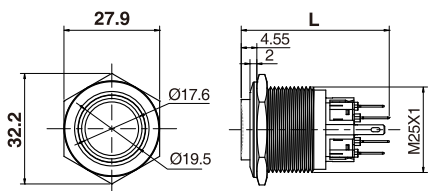

J22/25/30/40金属按钮开关

Metal Button Switch

J25 带灯金属按钮开关 J25 Metal button switch with lamp

外观 Appearance	头部形状 Shape of top	带灯形式 Illuminated type	操作类别 Operation	触点 Contact	产品型号 Model	灯珠颜色 Color	灯珠电压 Voltage	外壳材料 Crust material
	高面环形圆形 High ring round	带灯 With LED	自复 Momentary	1NO+1NC	J25-261 □●	请用下列编码替换 型号中的“□” R 红色/Red G 绿色/Green B 蓝色/Blue W 白色/White Y 黄色/Yellow O 橘色/Orange	请用下列编码替换 型号中的“●” D: 24VDC E: 12VDC F: 6.3VDC A1: 110VAC A2: 220VAC	空: 不锈钢 T: 铜镀铬 Blank: Stainless steel T: Copper plated Cr
				2NO+2NC	J25-262 □●			
			自锁 Maintained	1NO+1NC	J25-361 □●			
				2NO+2NC	J25-362 □●			
	实面环形圆形 Flat ring round	带灯 With LED	自复 Momentary	1NO+1NC	J25-271 □●			
				2NO+2NC	J25-272 □●			
			自锁 Maintained	1NO+1NC	J25-371 □●			
				2NO+2NC	J25-372 □●			
	实面点头圆形 High point round	带灯 With LED	自复 Momentary	1NO+1NC	J25-281 □●			
				2NO+2NC	J25-282 □●			
			自锁 Maintained	1NO+1NC	J25-381 □●			
				2NO+2NC	J25-382 □●			
	弧面环形圆形 Domed ring round	带灯 With LED	自复 Momentary	1NO+1NC	J25-2A1 □●			
				2NO+2NC	J25-2A2 □●			
			自锁 Maintained	1NO+1NC	J25-3A1 □●			
				2NO+2NC	J25-3A2 □●			

外形尺寸图 Dimensions

高位钮带灯

单刀/1Pole
双刀/2Pole

L: J25自复 43.15mm
J25自锁 44.8mm

平钮带灯

单刀/1Pole
双刀/2Pole

L: J25自复 40.6mm
J25自锁 42.25mm

平钮带点头灯

单刀/1Pole
双刀/2Pole

L: J25自复 40.6mm
J25自锁 42.25mm

弧面钮带灯

单刀/1Pole
双刀/2Pole

L: J25自复 43.15mm
J25自锁 44.8mm