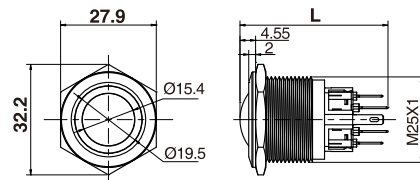

J22/25/30/40金属按钮开关

Metal Button Switch

J25 带灯金属按钮开关 J25 Metal button switch with lamp

外观 Appearance	头部形状 Shape of top	带灯形式 Illuminated type	操作类别 Operation	触点 Contact	产品型号 Model	灯珠颜色 Color	灯珠电压 Voltage	外壳材料 Crust material
	高面环形圆形 High ring round	带灯 With LED	自复 Momentary	1NO+1NC	J25-261 □●	请用下列编码替换 型号中的“□” R 红色/Red G 绿色/Green B 蓝色/Blue W 白色/White Y 黄色/Yellow O 橘色/Orange	请用下列编码替换 型号中的“●” D: 24VDC E: 12VDC F: 6.3VDC A1: 110VAC A2: 220VAC	空: 不锈钢 T: 铜镀铬 Blank: Stainless steel T: Copper plated Cr
				2NO+2NC	J25-262 □●			
			自锁 Maintained	1NO+1NC	J25-361 □●			
				2NO+2NC	J25-362 □●			
	实面环形圆形 Flat ring round	带灯 With LED	自复 Momentary	1NO+1NC	J25-271 □●			
				2NO+2NC	J25-272 □●			
			自锁 Maintained	1NO+1NC	J25-371 □●			
				2NO+2NC	J25-372 □●			
	实面点头圆形 High point round	带灯 With LED	自复 Momentary	1NO+1NC	J25-281 □●			
				2NO+2NC	J25-282 □●			
			自锁 Maintained	1NO+1NC	J25-381 □●			
				2NO+2NC	J25-382 □●			
	弧面环形圆形 Domed ring round	带灯 With LED	自复 Momentary	1NO+1NC	J25-2A1 □●			
				2NO+2NC	J25-2A2 □●			
			自锁 Maintained	1NO+1NC	J25-3A1 □●			
				2NO+2NC	J25-3A2 □●			

外形尺寸图 Dimensions

高位钮带灯

单刀/1Pole
双刀/2Pole

L: J25自复 43.15mm
J25自锁 44.8mm

平钮带灯

单刀/1Pole
双刀/2Pole

L: J25自复 40.6mm
J25自锁 42.25mm

平钮带点头灯

单刀/1Pole
双刀/2Pole

L: J25自复 40.6mm
J25自锁 42.25mm

弧面钮带灯

单刀/1Pole
双刀/2Pole

L: J25自复 43.15mm
J25自锁 44.8mm