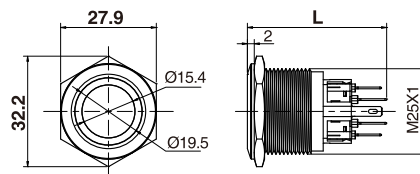

J22/25/30/40金属按钮开关

Metal Button Switch

J25 带灯金属按钮开关 J25 Metal button switch with lamp

外观 Appearance	头部形状 Shape of top	带灯形式 Illuminated type	操作类别 Operation	触点 Contact	产品型号 Model	灯珠颜色 Color	灯珠电压 Voltage	外壳材料 Crust material
	高面环形圆形 High ring round	带灯 With LED	自复 Momentary	1NO+1NC	J25-261 □●	请用下列编码替换 型号中的“□” R 红色/Red G 绿色/Green B 蓝色/Blue W 白色/White Y 黄色/Yellow O 橘色/Orange	请用下列编码替换 型号中的“●” D: 24VDC E: 12VDC F: 6.3VDC A1: 110VAC A2: 220VAC	空: 不锈钢 T: 铜镀铬 Blank: Stainless steel T: Copper plated Cr
				2NO+2NC	J25-262 □●			
			自锁 Maintained	1NO+1NC	J25-361 □●			
				2NO+2NC	J25-362 □●			
	实面环形圆形 Flat ring round	带灯 With LED	自复 Momentary	1NO+1NC	J25-271 □●			
				2NO+2NC	J25-272 □●			
			自锁 Maintained	1NO+1NC	J25-371 □●			
				2NO+2NC	J25-372 □●			
	实面点头圆形 High point round	带灯 With LED	自复 Momentary	1NO+1NC	J25-281 □●			
				2NO+2NC	J25-282 □●			
			自锁 Maintained	1NO+1NC	J25-381 □●			
				2NO+2NC	J25-382 □●			
	弧面环形圆形 Domed ring round	带灯 With LED	自复 Momentary	1NO+1NC	J25-2A1 □●			
				2NO+2NC	J25-2A2 □●			
			自锁 Maintained	1NO+1NC	J25-3A1 □●			
				2NO+2NC	J25-3A2 □●			

外形尺寸图 Dimensions

高位钮带灯

单刀/1Pole
双刀/2Pole

L: J25自复 43.15mm
J25自锁 44.8mm

平钮带灯

单刀/1Pole
双刀/2Pole

L: J25自复 40.6mm
J25自锁 42.25mm

平钮带点头灯

单刀/1Pole
双刀/2Pole

L: J25自复 40.6mm
J25自锁 42.25mm

弧面钮带灯

单刀/1Pole
双刀/2Pole

L: J25自复 43.15mm
J25自锁 44.8mm