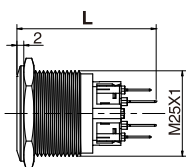

J22/25/30/40金属按钮开关

Metal Button Switch

J25 金属按钮开关

J25 Metal button switch

外观 Appearance	头部形状 Shape of top	带灯形式 Illuminated type	操作类别 Operation	触点 Contact	产品型号 Model	外壳材料 Crust material
	实面圆形 Flat round	不带灯 Without LED	自复 Momentary	1NO+1NC	J25-211	空: 不锈钢 T: 铜镀铬 Blank: Stainless steel T: Copper plated Cr
				2NO+2NC	J25-212	
			自锁 Maintained	1NO+1NC	J25-311	
				2NO+2NC	J25-312	
	高面圆形 High round	不带灯 Without LED	自复 Momentary	1NO+1NC	J25-221	
				2NO+2NC	J25-222	
			自锁 Maintained	1NO+1NC	J25-321	
				2NO+2NC	J25-322	
	弧面圆形 Domed round	不带灯 Without LED	自复 Momentary	1NO+1NC	J25-231	
				2NO+2NC	J25-232	
			自锁 Maintained	1NO+1NC	J25-331	
				2NO+2NC	J25-332	

外形尺寸图 Dimensions

平钮

单刀/1Pole
双刀/2Pole

L: J25自复 40.6mm
J25自锁 42.25mm

高位钮

单刀/1Pole
双刀/2Pole

L: J25自复 43.15mm
J25自锁 44.8mm

弧钮

单刀/1Pole
双刀/2Pole

L: J25自复 43.15mm
J25自锁 44.8mm