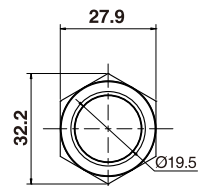

J22/25/30/40金属按钮开关

Metal Button Switch

J25 金属按钮开关

J25 Metal button switch

外观 Appearance	头部形状 Shape of top	带灯形式 Illuminated type	操作类别 Operation	触点 Contact	产品型号 Model	外壳材料 Crust material
	实面圆形 Flat round	不带灯 Without LED	自复 Momentary	1NO+1NC	J25-211	空: 不锈钢 T: 铜镀铬 Blank: Stainless steel T: Copper plated Cr
				2NO+2NC	J25-212	
			自锁 Maintained	1NO+1NC	J25-311	
				2NO+2NC	J25-312	
	高面圆形 High round	不带灯 Without LED	自复 Momentary	1NO+1NC	J25-221	
				2NO+2NC	J25-222	
			自锁 Maintained	1NO+1NC	J25-321	
				2NO+2NC	J25-322	
	弧面圆形 Domed round	不带灯 Without LED	自复 Momentary	1NO+1NC	J25-231	
				2NO+2NC	J25-232	
			自锁 Maintained	1NO+1NC	J25-331	
				2NO+2NC	J25-332	

外形尺寸图 Dimensions

平钮

单刀/1Pole
双刀/2Pole

L: J25自复 40.6mm
J25自锁 42.25mm

高位钮

单刀/1Pole
双刀/2Pole

L: J25自复 43.15mm
J25自锁 44.8mm

弧钮

单刀/1Pole
双刀/2Pole

L: J25自复 43.15mm
J25自锁 44.8mm