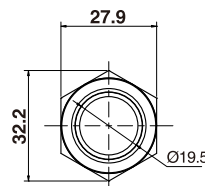

J22/25/30/40金属按钮开关

Metal Button Switch

J25 金属按钮开关

J25 Metal button switch

外观 Appearance	头部形状 Shape of top	带灯形式 Illuminated type	操作类别 Operation	触点 Contact	产品型号 Model	外壳材料 Crust material
	实面圆形 Flat round	不带灯 Without LED	自复 Momentary	1NO+1NC	J25-211	空: 不锈钢 T: 铜镀铬 Blank: Stainless steel T: Copper plated Cr
				2NO+2NC	J25-212	
			自锁 Maintained	1NO+1NC	J25-311	
				2NO+2NC	J25-312	
	高面圆形 High round	不带灯 Without LED	自复 Momentary	1NO+1NC	J25-221	
				2NO+2NC	J25-222	
			自锁 Maintained	1NO+1NC	J25-321	
				2NO+2NC	J25-322	
	弧面圆形 Domed round	不带灯 Without LED	自复 Momentary	1NO+1NC	J25-231	
				2NO+2NC	J25-232	
			自锁 Maintained	1NO+1NC	J25-331	
				2NO+2NC	J25-332	

外形尺寸图 Dimensions

平钮

单刀/1Pole
双刀/2Pole

L: J25自复 40.6mm
J25自锁 42.25mm

高位钮

单刀/1Pole
双刀/2Pole

L: J25自复 43.15mm
J25自锁 44.8mm

弧钮

单刀/1Pole
双刀/2Pole

L: J25自复 43.15mm
J25自锁 44.8mm