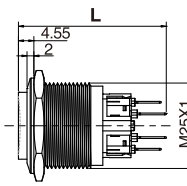

J22/25/30/40金属按钮开关

Metal Button Switch

J25 金属按钮开关

J25 Metal button switch

外观 Appearance	头部形状 Shape of top	带灯形式 Illuminated type	操作类别 Operation	触点 Contact	产品型号 Model	外壳材料 Crust material
	实面圆形 Flat round	不带灯 Without LED	自复 Momentary	1NO+1NC	J25-211	空: 不锈钢 T: 铜镀铬 Blank: Stainless steel T: Copper plated Cr
				2NO+2NC	J25-212	
			自锁 Maintained	1NO+1NC	J25-311	
				2NO+2NC	J25-312	
	高面圆形 High round	不带灯 Without LED	自复 Momentary	1NO+1NC	J25-221	
				2NO+2NC	J25-222	
			自锁 Maintained	1NO+1NC	J25-321	
				2NO+2NC	J25-322	
	弧面圆形 Domed round	不带灯 Without LED	自复 Momentary	1NO+1NC	J25-231	
				2NO+2NC	J25-232	
			自锁 Maintained	1NO+1NC	J25-331	
				2NO+2NC	J25-332	

外形尺寸图 Dimensions

平钮

单刀/1Pole
双刀/2Pole

L: J25自复 40.6mm
J25自锁 42.25mm

高位钮

单刀/1Pole
双刀/2Pole

L: J25自复 43.15mm
J25自锁 44.8mm

弧钮

单刀/1Pole
双刀/2Pole

L: J25自复 43.15mm
J25自锁 44.8mm