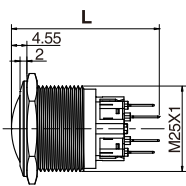

J22/25/30/40金属按钮开关

Metal Button Switch

J25 金属按钮开关

J25 Metal button switch

外观 Appearance	头部形状 Shape of top	带灯形式 Illuminated type	操作类别 Operation	触点 Contact	产品型号 Model	外壳材料 Crust material
	实面圆形 Flat round	不带灯 Without LED	自复 Momentary	1NO+1NC	J25-211	空: 不锈钢 T: 铜镀铬 Blank: Stainless steel T: Copper plated Cr
				2NO+2NC	J25-212	
			自锁 Maintained	1NO+1NC	J25-311	
				2NO+2NC	J25-312	
	高面圆形 High round	不带灯 Without LED	自复 Momentary	1NO+1NC	J25-221	
				2NO+2NC	J25-222	
			自锁 Maintained	1NO+1NC	J25-321	
				2NO+2NC	J25-322	
	弧面圆形 Domed round	不带灯 Without LED	自复 Momentary	1NO+1NC	J25-231	
				2NO+2NC	J25-232	
			自锁 Maintained	1NO+1NC	J25-331	
				2NO+2NC	J25-332	

外形尺寸图 Dimensions

平钮

单刀/1Pole
双刀/2Pole

L: J25自复 40.6mm
J25自锁 42.25mm

高位钮

单刀/1Pole
双刀/2Pole

L: J25自复 43.15mm
J25自锁 44.8mm

弧钮

单刀/1Pole
双刀/2Pole

L: J25自复 43.15mm
J25自锁 44.8mm