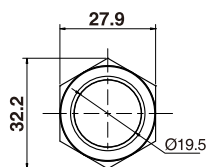

J22/25/30/40金属按钮开关

Metal Button Switch

J25 金属按钮开关

J25 Metal button switch

外观 Appearance	头部形状 Shape of top	带灯形式 Illuminated type	操作类别 Operation	触点 Contact	产品型号 Model	外壳材料 Crust material
	实面圆形 Flat round	不带灯 Without LED	自复 Momentary	1NO+1NC	J25-211	空: 不锈钢 T: 铜镀铬 Blank: Stainless steel T: Copper plated Cr
				2NO+2NC	J25-212	
			自锁 Maintained	1NO+1NC	J25-311	
				2NO+2NC	J25-312	
	高面圆形 High round	不带灯 Without LED	自复 Momentary	1NO+1NC	J25-221	
				2NO+2NC	J25-222	
			自锁 Maintained	1NO+1NC	J25-321	
				2NO+2NC	J25-322	
	弧面圆形 Domed round	不带灯 Without LED	自复 Momentary	1NO+1NC	J25-231	
				2NO+2NC	J25-232	
			自锁 Maintained	1NO+1NC	J25-331	
				2NO+2NC	J25-332	

外形尺寸图 Dimensions

平钮

单刀/1Pole
双刀/2Pole

L: J25自复 40.6mm
J25自锁 42.25mm

高位钮

单刀/1Pole
双刀/2Pole

L: J25自复 43.15mm
J25自锁 44.8mm

弧钮

单刀/1Pole
双刀/2Pole

L: J25自复 43.15mm
J25自锁 44.8mm