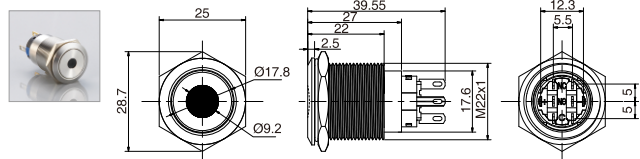

J22/25/30/40金属按钮开关

Metal Button Switch

J22带灯金属按钮开关

J22 Metal button switch with lamp

外观 Appearance	头部形状 Shape of top	带灯形式 Illuminated type	操作类别 Operation	触点 Contact	产品型号 Model	灯珠颜色 Color	灯珠电压 Voltage	外壳材料 Crust material
	高面环形圆形 High ring round	带灯 With LED	自复 Momentary	1NO	J22-261 □ ●	请用下列编码替换 型号中的“□” R 红色/Red G 绿色/Green B 蓝色/Blue W 白色/White Y 黄色/Yellow O 橘色/Orange	请用下列编码替换 型号中的“●” D: 24VDC E: 12VDC F: 6.3VDC A1: 110VAC A2: 220VAC	空:不锈钢 T:铜镀铬 Nil:Stainless steel T: Copper Plated Cr
				2NO	J22-262 □ ●			
			自锁 Maintained	1NO	J22-361 □ ●			
				2NO	J22-362 □ ●			
	实面环形圆形 Flat ring round	带灯 With LED	自复 Momentary	1NO+1NC	J22-271 □ ●			
				2NO+2NC	J22-272 □ ●			
			自锁 Maintained	1NO+1NC	J22-371 □ ●			
				2NO+2NC	J22-372 □ ●			
	实面点头圆形 High point round	带灯 With LED	自复 Momentary	1NO+1NC	J22-281 □ ●			
				2NO+2NC	J22-282 □ ●			
			自锁 Maintained	1NO+1NC	J22-381 □ ●			
				2NO+2NC	J22-382 □ ●			
	弧面环形圆形 Domed ring round	带灯 With LED	自复 Momentary	1NO+1NC	J22-2A1 □ ●			
				2NO+2NC	J22-2A2 □ ●			
			自锁 Maintained	1NO+1NC	J22-3A1 □ ●			
				2NO+2NC	J22-3A2 □ ●			

外形尺寸图 Dimensions

高位钮带灯

环面带灯按钮

平面带点头灯按钮

弧面带灯按钮