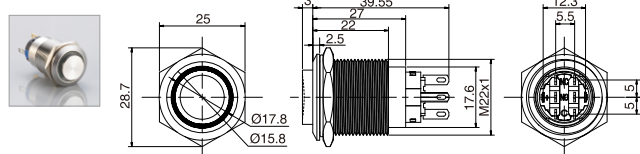

J22/25/30/40金属按钮开关

Metal Button Switch

J22带灯金属按钮开关

J22 Metal button switch with lamp

外观 Appearance	头部形状 Shape of top	带灯形式 Illuminated type	操作类别 Operation	触点 Contact	产品型号 Model	灯珠颜色 Color	灯珠电压 Voltage	外壳材料 Crust material
	高面环形圆形 High ring round	带灯 With LED	自复 Momentary	1NO	J22-261 □ ●	请用下列编码替换 型号中的“□” R 红色/Red G 绿色/Green B 蓝色/Blue W 白色/White Y 黄色/Yellow O 橘色/Orange	请用下列编码替换 型号中的“●” D: 24VDC E: 12VDC F: 6.3VDC A1: 110VAC A2: 220VAC	空:不锈钢 T:铜镀铬 Nil:Stainless steel T: Copper Plated Cr
				2NO	J22-262 □ ●			
			自锁 Maintained	1NO	J22-361 □ ●			
				2NO	J22-362 □ ●			
	实面环形圆形 Flat ring round	带灯 With LED	自复 Momentary	1NO+1NC	J22-271 □ ●			
				2NO+2NC	J22-272 □ ●			
			自锁 Maintained	1NO+1NC	J22-371 □ ●			
				2NO+2NC	J22-372 □ ●			
	实面点头圆形 High point round	带灯 With LED	自复 Momentary	1NO+1NC	J22-281 □ ●			
				2NO+2NC	J22-282 □ ●			
			自锁 Maintained	1NO+1NC	J22-381 □ ●			
				2NO+2NC	J22-382 □ ●			
	弧面环形圆形 Domed ring round	带灯 With LED	自复 Momentary	1NO+1NC	J22-2A1 □ ●			
				2NO+2NC	J22-2A2 □ ●			
			自锁 Maintained	1NO+1NC	J22-3A1 □ ●			
				2NO+2NC	J22-3A2 □ ●			

外形尺寸图 Dimensions

高位钮带灯

环面带灯按钮

平面带点头灯按钮

弧面带灯按钮