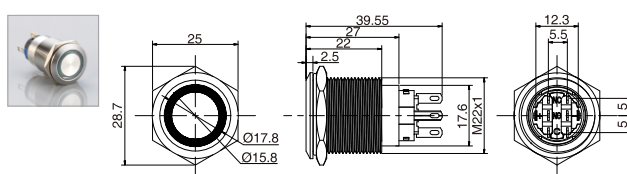

J22/25/30/40金属按钮开关

Metal Button Switch

J22带灯金属按钮开关

J22 Metal button switch with lamp

外观 Appearance	头部形状 Shape of top	带灯形式 Illuminated type	操作类别 Operation	触点 Contact	产品型号 Model	灯珠颜色 Color	灯珠电压 Voltage	外壳材料 Crust material
	高面环形圆形 High ring round	带灯 With LED	自复 Momentary	1NO	J22-261 □ ●	请用下列编码替换 型号中的“□” R 红色/Red G 绿色/Green B 蓝色/Blue W 白色/White Y 黄色/Yellow O 橘色/Orange	请用下列编码替换 型号中的“●” D: 24VDC E: 12VDC F: 6.3VDC A1: 110VAC A2: 220VAC	空:不锈钢 T:铜镀铬 Nil:Stainless steel T: Copper Plated Cr
				2NO	J22-262 □ ●			
			自锁 Maintained	1NO	J22-361 □ ●			
				2NO	J22-362 □ ●			
	实面环形圆形 Flat ring round	带灯 With LED	自复 Momentary	1NO+1NC	J22-271 □ ●			
				2NO+2NC	J22-272 □ ●			
			自锁 Maintained	1NO+1NC	J22-371 □ ●			
				2NO+2NC	J22-372 □ ●			
	实面点头圆形 High point round	带灯 With LED	自复 Momentary	1NO+1NC	J22-281 □ ●			
				2NO+2NC	J22-282 □ ●			
			自锁 Maintained	1NO+1NC	J22-381 □ ●			
				2NO+2NC	J22-382 □ ●			
	弧面环形圆形 Domed ring round	带灯 With LED	自复 Momentary	1NO+1NC	J22-2A1 □ ●			
				2NO+2NC	J22-2A2 □ ●			
			自锁 Maintained	1NO+1NC	J22-3A1 □ ●			
				2NO+2NC	J22-3A2 □ ●			

外形尺寸图 Dimensions

高位钮带灯

环面带灯按钮

平面带点头灯按钮

弧面带灯按钮