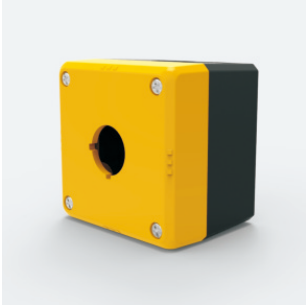

JHFB Series

Control Button Boxes

- 保护等级为IP65的轻量树脂控制箱。
- 开孔型可以安装 22系列的控制元器件。
- 无孔型可以在内部安装端子台，作为中转控制箱。
- 另备有紧急停止用的黄色外壳型，以及可使安装在面板的控制元器件接线部，保护等级为IP65的触点块保护型控制箱。(仅76mm型)

- Lightweight resin control box with IP65 protection rating.
- The open-hole version can be fitted with Ø22 series control components.
- The non-porous type can be installed inside the terminal block as a relay control box.
- A yellow housing type for emergency stop and a contact block protection type control box with a protection level of IP65 that can be mounted on the control unit of the panel are available. (76mm type only)

JHFB Series

Control Button Boxes

组合方式 Combination Mode

外形尺寸图 Dimensions

(单位unit: mm)

JHFB-1PY

JHFB-1PG

JHFB-2PG