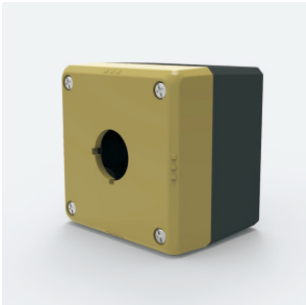

JHFB Series

Control Button Boxes

- 保护等级为IP65的轻量树脂控制箱。
- 开孔型可以安装 22系列的控制元器件。
- 无孔型可以在内部安装端子台，作为中转控制箱。
- 另备有紧急停止用的黄色外壳型，以及可使安装在面板的控制元器件接线部，保护等级为IP65的触点块保护型控制箱。(仅76mm型)

- Lightweight resin control box with IP65 protection rating.
- The open-hole version can be fitted with Ø22 series control components.
- The non-porous type can be installed inside the terminal block as a relay control box.
- A yellow housing type for emergency stop and a contact block protection type control box with a protection level of IP65 that can be mounted on the control unit of the panel are available. (76mm type only)

JHFB Series

Control Button Boxes

组合方式 Combination Mode

外形尺寸图 Dimensions

(单位unit: mm)

JHFB-1PY

JHFB-1PG

JHFB-2PG