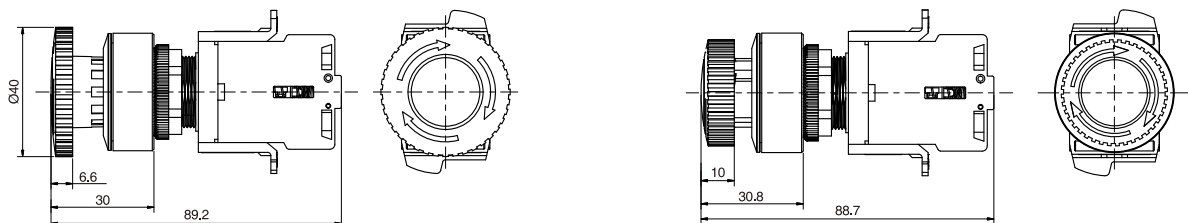

紧急停止开关 Emergency Stop Switches

名称外观 Appearance	产品型号 Model	触点形式 Contact Type	操作类别 Operation Type	颜色 Color	额定电压 Rated Voltage

紧急停止开关(常规触点) Emergency Stop Switches(Conventional Contact)

	SD30-8102	1NC	按锁定拉出旋转复位 Push-lock Turn Reset	红色 Red	
	SD30-8101	2NC			

带灯紧急停止开关(常规触点) Illuminated Emergency Stop Switches(Conventional Contact)

	SD30-8702	1NC	按锁定拉出旋转复位 Push-lock Turn Reset	红色 Red	D 24VDC E 12VDC F 6.3VDC A1 110VAC A2 220VAC
	SD30-8701	2NC			

小头紧急停止开关(常规触点) Small Emergency Stop Switches(Conventional Contact)

	SD30-X101	1NC	按锁定拉出旋转复位 Push-lock Turn Reset	红色 Red	
	SD30-X102	2NC			

小头带灯紧急停止开关(常规触点) Small Illuminated Emergency Stop Switches(Conventional Contact)

	SD30-X701	1NC	按锁定拉出旋转复位 Push-lock Turn Reset	红色 Red	D 24VDC E 12VDC F 6.3VDC A1 110VAC A2 220VAC
	SD30-X702	2NC			

外形尺寸 Dimensions

(单位unit: mm)

常规触点急停按钮开关 Conventional E-stop Switches