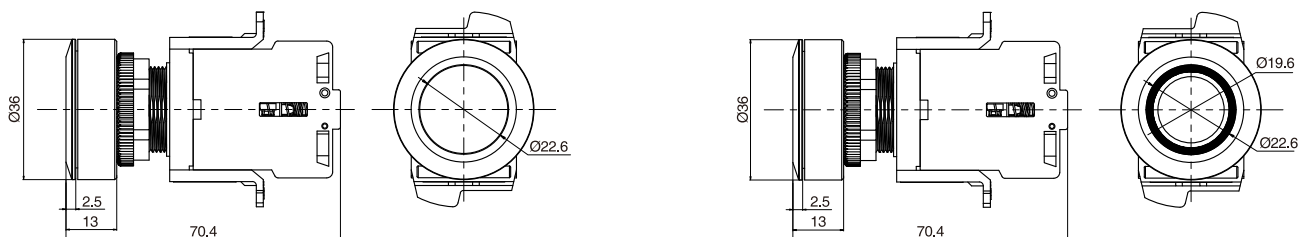

按钮开关 Pushbuttons

名称外观 Appearance	产品型号 Model	触点形式 Contact Type	操作类别 Operation Type	颜色 Color	额定电压 Rated Voltage

平面按钮(常规触点) Flush Pushbuttons (Conventional Contact)

	SD30-2110	1NO	自复 Momentary	K 黑色 Black G 绿色 Green R 红色 Red B 蓝色 Blue W 白色 White Y 黄色 Yellow	
	SD30-2101	1NC			
	SD30-2120	2NO			
	SD30-2102	2NC			
	SD30-2111	1NO+1NC			
	SD30-3110	1NO	自锁 Maintained		
	SD30-3101	1NC			
	SD30-3120	2NO			
	SD30-3102	2NC			
	SD30-3111	1NO+1NC			

带灯平面按钮(常规触点) Illuminated Flush Pushbuttons (Conventional Contact)

	SD30-2710	1NO	自复 Momentary	G 绿色 Green R 红色 Red B 蓝色 Blue W 白色 White Y 黄色 Yellow	D 24VDC E 12VDC F 6.3VDC A1 110VAC A2 220VAC
	SD30-2701	1NC			
	SD30-2720	2NO			
	SD30-2702	2NC			
	SD30-2711	1NO+1NC			
	SD30-3710	1NO	自锁 Maintained		
	SD30-3701	1NC			
	SD30-3720	2NO			
	SD30-3702	2NC			
	SD30-3711	1NO+1NC			

圆形实面按钮(常规触点) Flat Round Pushbuttons(Conventional Contact)

	SD30-21S10	1NO	自复 Momentary		
	SD30-21S01	1NC			
	SD30-21S20	2NO			
	SD30-21S02	2NC			
	SD30-21S11	1NO+1NC			
	SD30-31S10	1NO	自锁 Maintained		
	SD30-31S01	1NC			
	SD30-31S20	2NO			
	SD30-31S02	2NC			
	SD30-31S11	1NO+1NC			

带灯圆形实面按钮(常规触点) Illuminated Flat Round Pushbuttons(Conventional Contact)

	SD30-27S10	1NO	自复 Momentary	G 绿色 Green R 红色 Red B 蓝色 Blue W 白色 White Y 黄色 Yellow	D 24VDC E 12VDC F 6.3VDC A1 110VAC A2 220VAC
	SD30-27S01	1NC			
	SD30-27S20	2NO			
	SD30-27S02	2NC			
	SD30-27S11	1NO+1NC			
	SD30-37S10	1NO	自锁 Maintained		
	SD30-37S01	1NC			
	SD30-37S20	2NO			
	SD30-37S02	2NC			
	SD30-37S11	1NO+1NC			

外形尺寸 Dimensions

常规触点按钮 Conventional Contact Pushbuttons