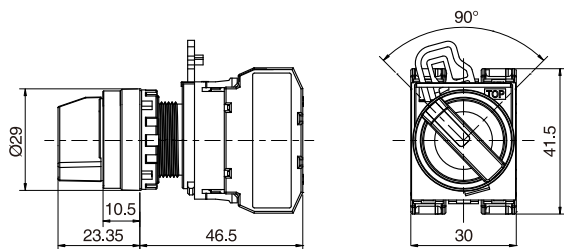

2P带灯选择开关 2P Illuminated Selector Switches

	HQ-4710-0	1NO	2位置 2 Positions	自复 Momentary		D 24VDC E 12VDC F 6.3VDC A1 110VAC A2 220VAC
	HQ-4701-0	1NC				
	HQ-4720-0	2NO				
	HQ-4702-0	2NC				
	HQ-4711-0	1NO+1NC				
	HQ-4710-2	1NO				
	HQ-4701-2	1NC				
	HQ-4720-2	2NO				
	HQ-4702-2	2NC				
	HQ-4711-2	1NO+1NC				

外形尺寸 Dimensions

(单位unit: mm)

2P带灯选择开关 2P Illuminated Selector Switches

3P带灯选择开关 3P Illuminated Selector Switches