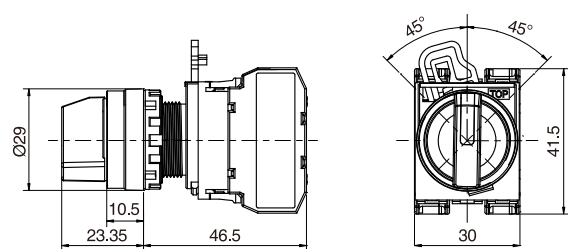

3P带灯选择开关 3P Illuminated Selector Switches

	HQ-5720-1	2NO	3位置 3 Positions	自复 Momentary		D 24VDC E 12VDC F 6.3VDC A1 110VAC A2 220VAC
	HQ-5702-1	2NC				
	HQ-5711-1	1NO+1NC				
	HQ-5720-3	2NO				
	HQ-5702-3	2NC				
	HQ-5711-3	1NO+1NC				
	HQ-5720-6	2NO				
	HQ-5702-6	2NC				
	HQ-5711-6	1NO+1NC				
	HQ-5720-7	2NO				
HQ-5702-7	2NC					
HQ-5711-7	1NO+1NC					

外形尺寸 Dimensions

(单位unit: mm)

2P带灯选择开关 2P Illuminated Selector Switches

3P带灯选择开关 3P Illuminated Selector Switches